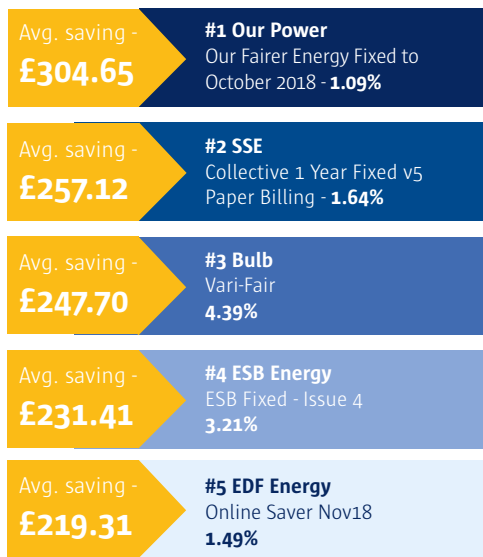

Energy Snapshot

The biggest winners and losers

Most popular tariffs

Highest saving tariffs

Switches by area

Rank	region	% of switches	Average savings
1	South East	12.57%	£191.77
2	North West	12.17%	£191.28
3	South West	10.55%	£177.38
4	Yorkshire & The Humber	9.70%	£181.02
5	East Anglia	9.51%	£180.80
6	Greater London	8.72%	£191.44
7	West Midlands	8.70%	£184.18
8	Scotland	8.24%	£182.90
9	East Midlands	8.20%	£192.77
10	North East	6.25%	£189.64

Switches by age

Person age	% of switches	Average saving
Under 21	0.91%	£131.71
21 - 24	6.09%	£135.76
25 - 29	14.33%	£139.17
30 - 39	23.98%	£169.96
40 - 49	17.89%	£204.64
50 - 64	21.93%	£210.24
65 - 79	11.71%	£210.80
80 +	3.17%	£212.16