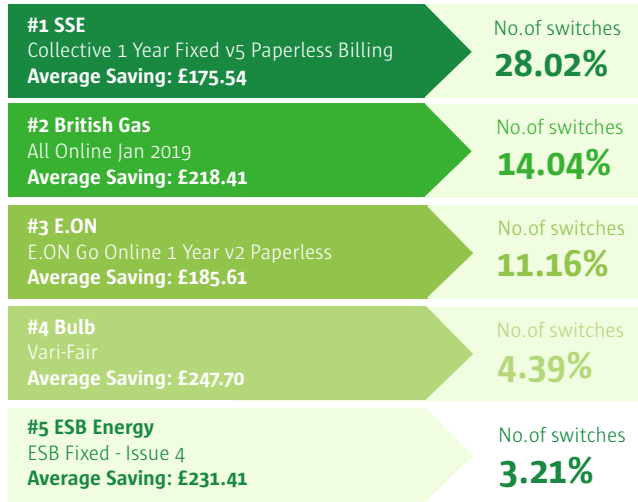

Energy Snapshot

The biggest winners and losers

Most popular tariffs

Highest saving tariffs

Switches by area

Rank	region	% of switches	Average savings
1	South East	12.57%	£191.77
2	North West	12.17%	£191.28
3	South West	10.55%	£177.38
4	Yorkshire & The Humber	9.70%	£181.02
5	East Anglia	9.51%	£180.80
6	Greater London	8.72%	£191.44
7	West Midlands	8.70%	£184.18
8	Scotland	8.24%	£182.90
9	East Midlands	8.20%	£192.77
10	North East	6.25%	£189.64

Switches by age

Person age	% of switches	Average saving
Under 21	0.91%	£131.71
21 - 24	6.09%	£135.76
25 - 29	14.33%	£139.17
30 - 39	23.98%	£169.96
40 - 49	17.89%	£204.64
50 - 64	21.93%	£210.24
65 - 79	11.71%	£210.80
80 +	3.17%	£212.16