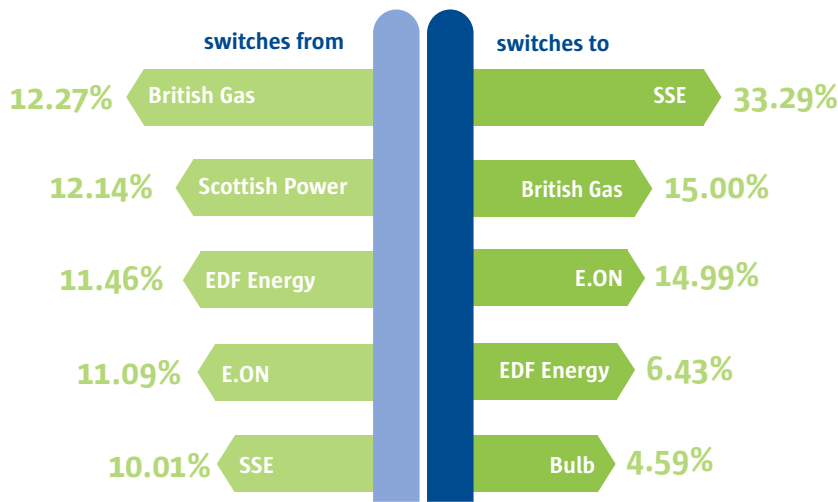

Energy Snapshot

The biggest winners and losers

Most popular tariffs

Highest saving tariffs

Switches by area

Rank	region	% of switches	Average savings
1	South East	12.57%	£191.77
2	North West	12.17%	£191.28
3	South West	10.55%	£177.38
4	Yorkshire & The Humber	9.70%	£181.02
5	East Anglia	9.51%	£180.80
6	Greater London	8.72%	£191.44
7	West Midlands	8.70%	£184.18
8	Scotland	8.24%	£182.90
9	East Midlands	8.20%	£192.77
10	North East	6.25%	£189.64

Switches by age

Person age	% of switches	Average saving
Under 21	0.91%	£131.71
21 - 24	6.09%	£135.76
25 - 29	14.33%	£139.17
30 - 39	23.98%	£169.96
40 - 49	17.89%	£204.64
50 - 64	21.93%	£210.24
65 - 79	11.71%	£210.80
80 +	3.17%	£212.16